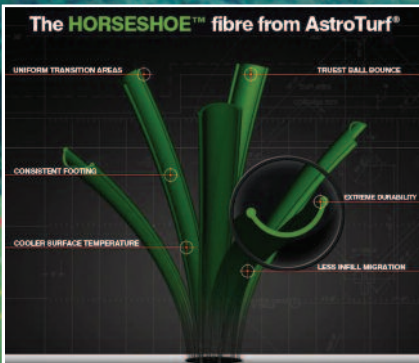

### ASTROTURF® GT+

Polyethylene fibre turf system that gets its natural appearance from individual monofilament blades.

Astroturf has the latest technology with new and exclusive "horseshoe" yarn, which just keeps standing up.

### ASTROPLAY® Z65X

100% monofilament polyethylene system.

X-Treme duo monofilament is the market leader meeting FIFA 2 star and IRB Rule 22 approval.

Astroplay Z65X has either 11mm or 22mm shock pads from Stockmeier Germany.